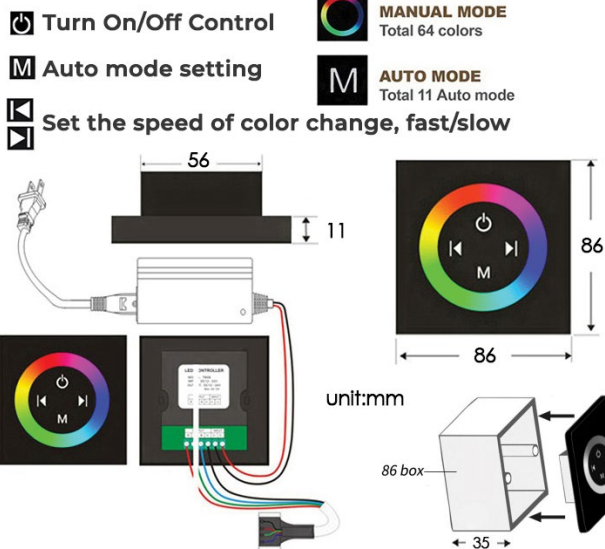

THERMOSTATIC TOUCH PANEL CONTROLLED RECESSED CEILING MOUNT WATERFALL RAINFALL MIST GOLD SHOWER SYSTEM WITH JETTED BODY SPRAYS AND HANDHELD SHOWER SPECIFICATIONS

Shower Head

Product shown is only for installation display purpose

- Shower Panel /Hose Material: 304 Stainless Steel
- Shower Head Size: 800*600 mm
- Showerheads Install: Embedded Ceiling Mounted
- Concealed Mixer Install: Wall-Mounted
- LED Shower Head Functions: Rainfall, Waterfall, Mist
- Water Pressure: 0.3 MPA
- Water Flow: 16L/min~28L/min
- Shower Accessories Material: Brass
- LED Light: Need to Connect Power
- Shower Hose Length: 1.5M
- AC: 100-265V 50/60Hz
- Music: Need Bluetooth

Touch Panel Control

All dimensions and specifications are nominal and may vary. Use actual products for accuracy in critical situations.

Shower Mixer

Product shown is only for installation display purpose

Shower Mixer Connections

Hand Shower

Flow Rate: 2.0 GPM / 7.6 LPM

Body Jet

FEATURES

- Material: Brass
- Base Plate Height: 5-1/8"
- Base Plate Width: 5-1/8"
- Jet Surface Area: 3-1/8"
- Surface Depth: 1/4"
- Adjustment Angle: 5°
- Male NPT Connection: 1/2"
- Maximum Flow Rate: 2.5 GPM (9.5L/min) max @ 80 psi