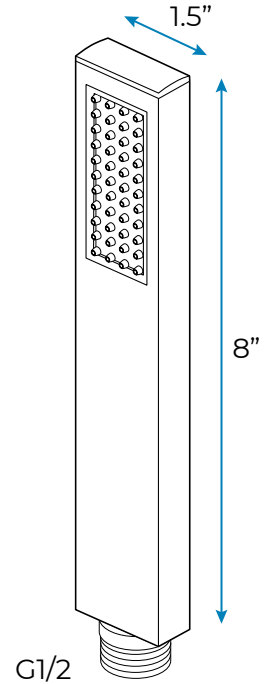

- Shower Panel /Hose Material: 304 Stainless Steel
- Shower Head Size: 800*600 mm
- Showerheads Install: Embedded Ceiling Mounted
- Concealed Mixer Install: Wall-Mounted
- LED Shower Head Functions: Rainfall, Waterfall, Mist
- Water Pressure: 0.3 MPA
- Water Flow: 16L/min~28L/min
- Shower Accessories Material: Brass
- LED Light: Need to Connect Power
- Shower Hose Length: 1.5M
- AC: 100-265V 50/60Hz
- Music: Need Bluetooth

Touch Panel Control

All dimensions and specifications are nominal and may vary. Use actual products for accuracy in critical situations.

Shower Mixer

Product shown is only for installation display purpose

Shower Mixer Connections

Hand Shower

Flow Rate: 2.0 GPM / 7.6 LPM

Body Jet

FEATURES

- Material: Brass
- Base Plate Height: 5-1/8"
- Base Plate Width: 5-1/8"
- Jet Surface Area: 3-1/8"
- Surface Depth: 1/4"
- Adjustment Angle: 5°
- Male NPT Connection: 1/2"
- Maximum Flow Rate: 2.5 GPM (9.5L/min) max @ 80 psi