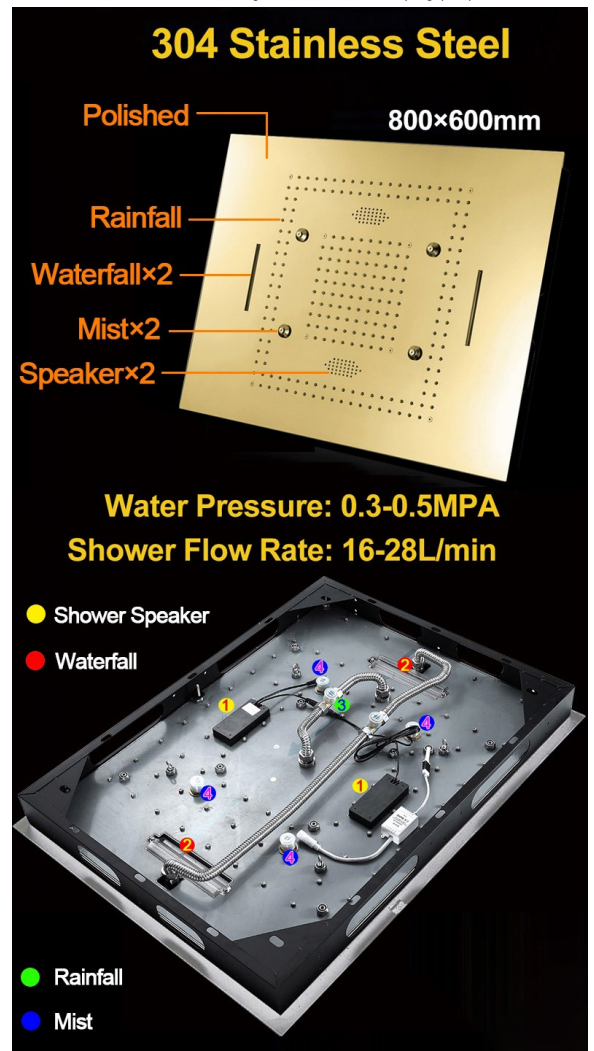

THERMOSTATIC TOUCH PANEL CONTROLLED RECESSED CEILING MOUNT WATERFALL RAINFALL MIST GOLD SHOWER SYSTEM WITH JETTED BODY SPRAYS AND HANDHELD SHOWER SPECIFICATIONS

Shower Head

Product shown is only for installation display purpose

- Shower Panel /Hose Material: 304 Stainless Steel
- Shower Head Size: 800*600 mm
- Showerheads Install: Embedded Ceiling Mounted
- Concealed Mixer Install: Wall-Mounted
- LED Shower Head Functions: Rainfall, Waterfall, Mist
- Water Pressure: 0.3 MPA
- Water Flow: 16L/min~28L/min
- Shower Accessories Material: Brass
- LED Light: Need to Connect Power
- Shower Hose Length: 1.5M
- AC: 100-265V 50/60Hz
- Music: Need Bluetooth

Touch Panel Control

All dimensions and specifications are nominal and may vary. Use actual products for accuracy in critical situations.

Shower Mixer

Product shown is only for installation display purpose

Shower Mixer Connections

Hand Shower

Flow Rate: 2.0 GPM / 7.6 LPM

Body Jet

FEATURES

- Material: Brass
- Base Plate Height: 5-1/8"
- Base Plate Width: 5-1/8"
- Jet Surface Area: 3-1/8"
- Surface Depth: 1/4"
- Adjustment Angle: 5°
- Male NPT Connection: 1/2"
- Maximum Flow Rate: 2.5 GPM (9.5L/min) max @ 80 psi