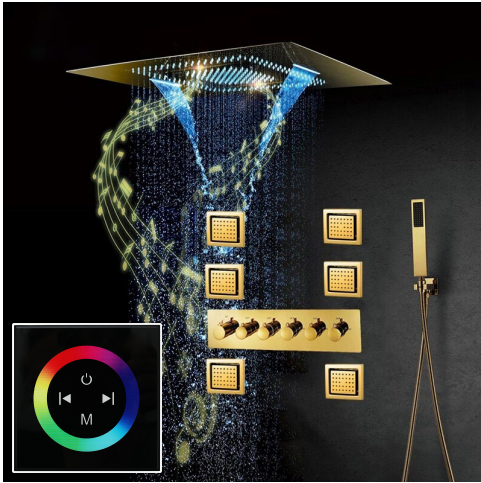

THERMOSTATIC TOUCH PANEL CONTROLLED RECESSED CEILING MOUNT WATERFALL RAINFALL MIST GOLD SHOWER SYSTEM WITH JETTED BODY SPRAYS AND HANDHELD SHOWER SPECIFICATIONS

Shower Head

Product shown is only for installation display purpose

- Shower Panel /Hose Material: 304 Stainless Steel
- Shower Head Size: 800*600 mm
- Showerheads Install: Embedded Ceiling Mounted
- Concealed Mixer Install: Wall-Mounted
- LED Shower Head Functions: Rainfall, Waterfall, Mist
- Water Pressure: 0.3 MPA
- Water Flow: 16L/min~28L/min
- Shower Accessories Material: Brass
- LED Light: Need to Connect Power
- Shower Hose Length: 1.5M
- AC: 100-265V 50/60Hz
- Music: Need Bluetooth

Touch Panel Control

All dimensions and specifications are nominal and may vary. Use actual products for accuracy in critical situations.

Shower Mixer

Product shown is only for installation display purpose

Shower Mixer Connections

Hand Shower

Flow Rate: 2.0 GPM / 7.6 LPM

Body Jet

FEATURES

- Material: Brass
- Base Plate Height: 5-1/8"
- Base Plate Width: 5-1/8"
- Jet Surface Area: 3-1/8"
- Surface Depth: 1/4"
- Adjustment Angle: 5°
- Male NPT Connection: 1/2"
- Maximum Flow Rate: 2.5 GPM (9.5L/min) max @ 80 psi