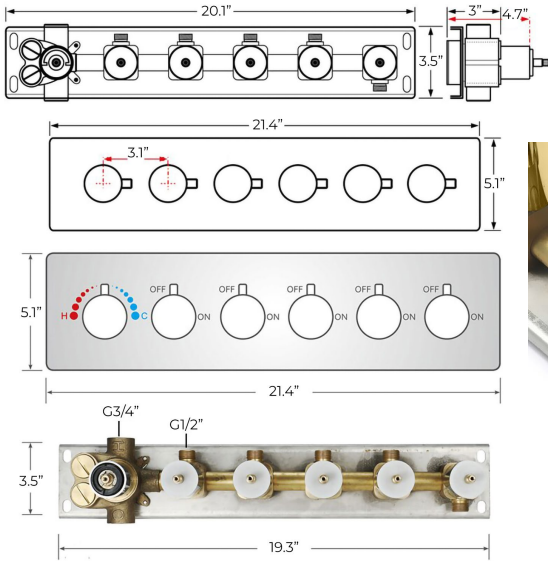

THERMOSTATIC TOUCH PANEL CONTROLLED RECESSED CEILING MOUNT WATERFALL RAINFALL MIST GOLD SHOWER SYSTEM WITH JETTED BODY SPRAYS AND HANDHELD SHOWER SPECIFICATIONS

Shower Head

Product shown is only for installation display purpose

- Shower Panel /Hose Material: 304 Stainless Steel
- Shower Head Size: 800*600 mm
- Showerheads Install: Embedded Ceiling Mounted
- Concealed Mixer Install: Wall-Mounted
- LED Shower Head Functions: Rainfall, Waterfall, Mist
- Water Pressure: 0.3 MPA
- Water Flow: 16L/min~28L/min
- Shower Accessories Material: Brass
- LED Light: Need to Connect Power
- Shower Hose Length: 1.5M
- AC: 100-265V 50/60Hz
- Music: Need Bluetooth

Touch Panel Control

All dimensions and specifications are nominal and may vary. Use actual products for accuracy in critical situations.

Shower Mixer

Product shown is only for installation display purpose

Shower Mixer Connections

Hand Shower

Flow Rate: 2.0 GPM / 7.6 LPM

Body Jet

FEATURES

- Material: Brass
- Base Plate Height: 5-1/8"
- Base Plate Width: 5-1/8"
- Jet Surface Area: 3-1/8"
- Surface Depth: 1/4"
- Adjustment Angle: 5°
- Male NPT Connection: 1/2"
- Maximum Flow Rate: 2.5 GPM (9.5L/min) max @ 80 psi