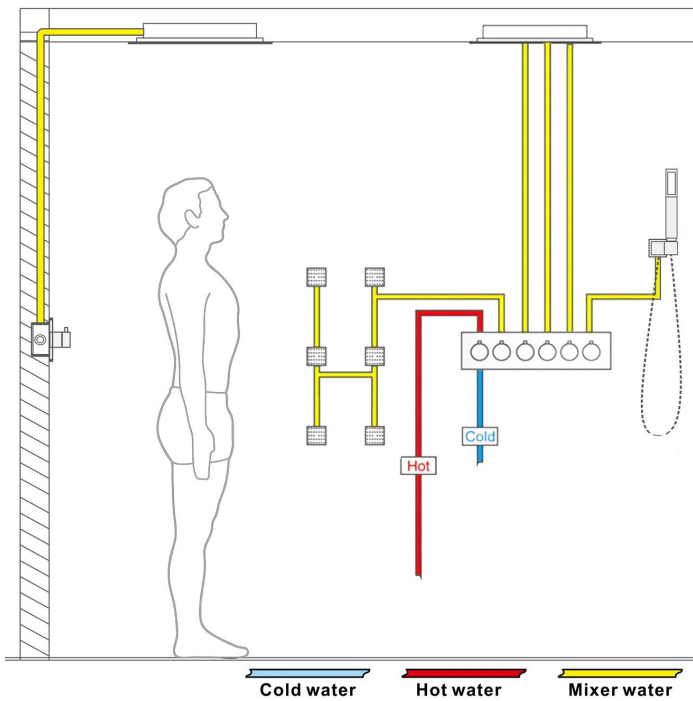

THERMOSTATIC TOUCH PANEL CONTROLLED RECESSED CEILING MOUNT WATERFALL RAINFALL MIST GOLD SHOWER SYSTEM WITH JETTED BODY SPRAYS AND HANDHELD SHOWER SPECIFICATIONS

Shower Head

Product shown is only for installation display purpose

- Shower Panel /Hose Material: 304 Stainless Steel
- Shower Head Size: 800*600 mm
- Showerheads Install: Embedded Ceiling Mounted
- Concealed Mixer Install: Wall-Mounted
- LED Shower Head Functions: Rainfall, Waterfall, Mist
- Water Pressure: 0.3 MPA
- Water Flow: 16L/min~28L/min
- Shower Accessories Material: Brass
- LED Light: Need to Connect Power
- Shower Hose Length: 1.5M
- AC: 100-265V 50/60Hz
- Music: Need Bluetooth

Touch Panel Control

All dimensions and specifications are nominal and may vary. Use actual products for accuracy in critical situations.

Shower Mixer

Product shown is only for installation display purpose

Shower Mixer Connections

Hand Shower

Flow Rate: 2.0 GPM / 7.6 LPM

Body Jet

FEATURES

- Material: Brass
- Base Plate Height: 5-1/8"
- Base Plate Width: 5-1/8"
- Jet Surface Area: 3-1/8"
- Surface Depth: 1/4"
- Adjustment Angle: 5°
- Male NPT Connection: 1/2"
- Maximum Flow Rate: 2.5 GPM (9.5L/min) max @ 80 psi