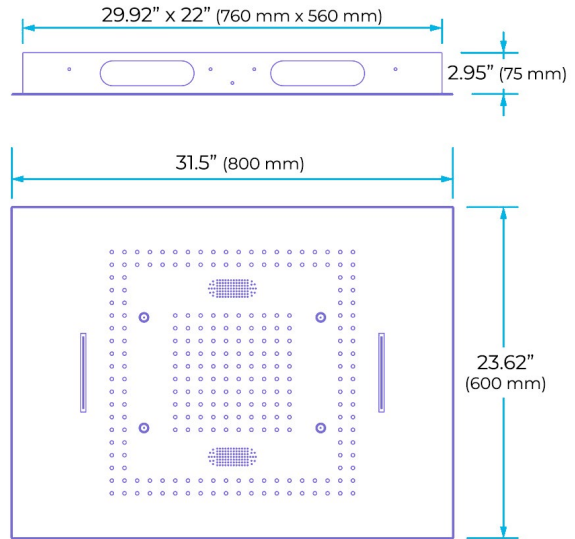

THERMOSTATIC TOUCH PANEL CONTROLLED RECESSED CEILING MOUNT WATERFALL RAINFALL MIST GOLD SHOWER SYSTEM WITH JETTED BODY SPRAYS AND HANDHELD SHOWER SPECIFICATIONS

Shower Head

Product shown is only for installation display purpose

- Shower Panel /Hose Material: 304 Stainless Steel
- Shower Head Size: 800*600 mm
- Showerheads Install: Embedded Ceiling Mounted
- Concealed Mixer Install: Wall-Mounted
- LED Shower Head Functions: Rainfall, Waterfall, Mist
- Water Pressure: 0.3 MPA
- Water Flow: 16L/min~28L/min
- Shower Accessories Material: Brass
- LED Light: Need to Connect Power
- Shower Hose Length: 1.5M
- AC: 100-265V 50/60Hz
- Music: Need Bluetooth

Touch Panel Control

All dimensions and specifications are nominal and may vary. Use actual products for accuracy in critical situations.

Shower Mixer

Product shown is only for installation display purpose

Shower Mixer Connections

Hand Shower

Flow Rate: 2.0 GPM / 7.6 LPM

Body Jet

FEATURES

- Material: Brass
- Base Plate Height: 5-1/8"
- Base Plate Width: 5-1/8"
- Jet Surface Area: 3-1/8"
- Surface Depth: 1/4"
- Adjustment Angle: 5°
- Male NPT Connection: 1/2"
- Maximum Flow Rate: 2.5 GPM (9.5L/min) max @ 80 psi