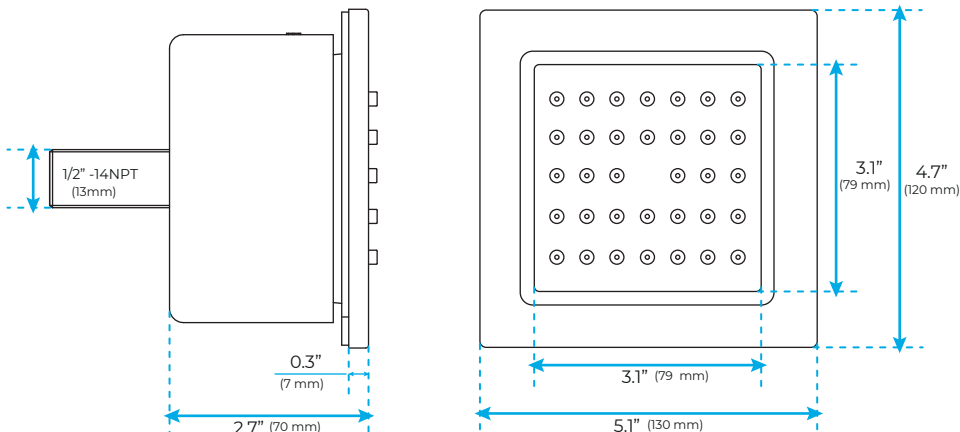

- Shower Panel /Hose Material: 304 Stainless Steel
- Shower Head Size: 800*600 mm
- Showerheads Install: Embedded Ceiling Mounted
- Concealed Mixer Install: Wall-Mounted
- LED Shower Head Functions: Rainfall, Waterfall, Mist
- Water Pressure: 0.3 MPA
- Water Flow: 16L/min~28L/min
- Shower Accessories Material: Brass
- LED Light: Need to Connect Power
- Shower Hose Length: 1.5M
- AC: 100-265V 50/60Hz
- Music: Need Bluetooth

Touch Panel Control

All dimensions and specifications are nominal and may vary. Use actual products for accuracy in critical situations.

Shower Mixer

Product shown is only for installation display purpose

Shower Mixer Connections

Hand Shower

Flow Rate: 2.0 GPM / 7.6 LPM

Body Jet

FEATURES

- Material: Brass
- Base Plate Height: 5-1/8"
- Base Plate Width: 5-1/8"
- Jet Surface Area: 3-1/8"
- Surface Depth: 1/4"
- Adjustment Angle: 5°
- Male NPT Connection: 1/2"
- Maximum Flow Rate: 2.5 GPM (9.5L/min) max @ 80 psi